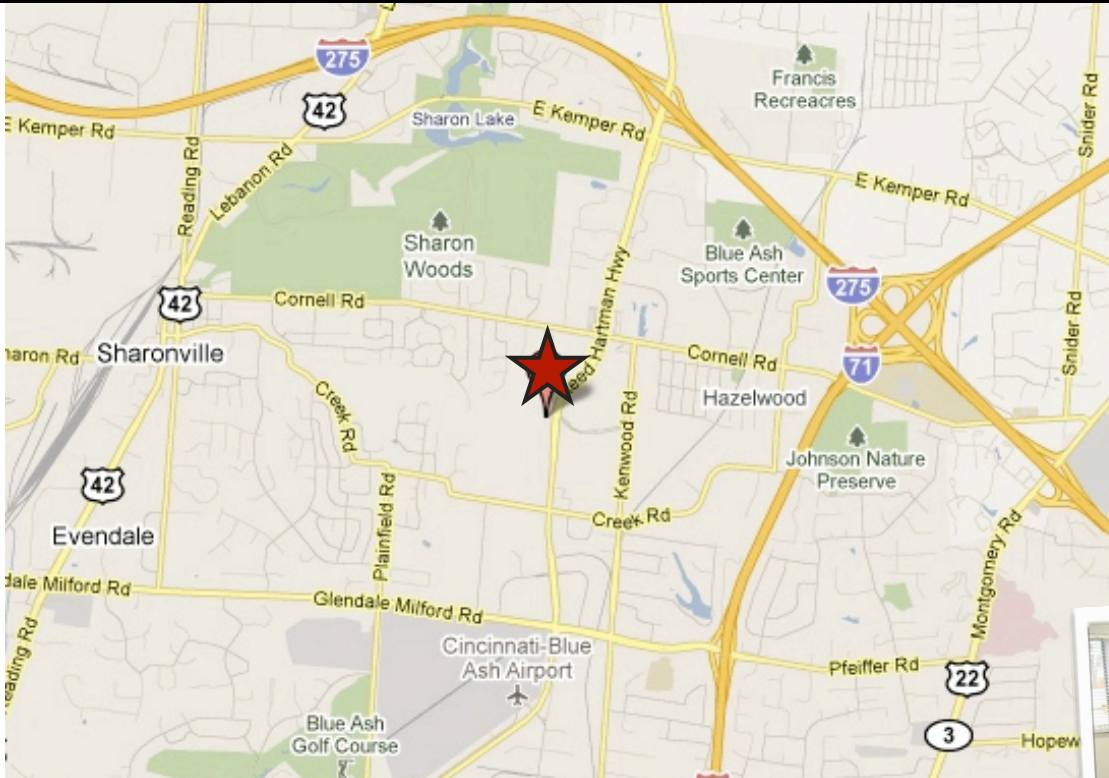

DIRECTIONS

greenhouse

where nonprofits grow

The Greenhouse is Cincinnati's only non-profit business incubator designed to provide shared space and services for local non-profits. The Greenhouse boasts a fully equipped training center, as well as community meeting and conference rooms. Greenhouse members improve their effectiveness and efficiency through on-going training and support, non-profit business coaching and shared best practices. You're welcome to join our collaborative space movement.

DIRECTIONS TO THE GREENHOUSE

From North: Take 71 South to 275 West. Exit Reed Hartman Highway and turn left heading south. From 75 South to 275 East, Exit Reed Hartman Highway and turn right off exit. We're 3/4 mile on the right, just past Wendy's. Enter CMC Office Center at the intersection of Reed Hartman and Osbourne Blvd. Drive to the rear of the property. The Greenhouse entrance is at the rear of Building 10945.

From South: Take 71 North to Pfeiffer Rd Exit, turn left. Follow to Reed Hartman and turn right. We're 1/2 mile on the left, just past Toyota.

From West: Take 275 East to the Reed Hartman Highway Exit.

From East: Take 275 West to the Reed Hartman Highway Exit.

10945 Reed Hartman Highway, Suite 108 Cincinnati, OH 45242 513-332-4888
info@greenhousegrows.org or visit www.greenhousegrows.org